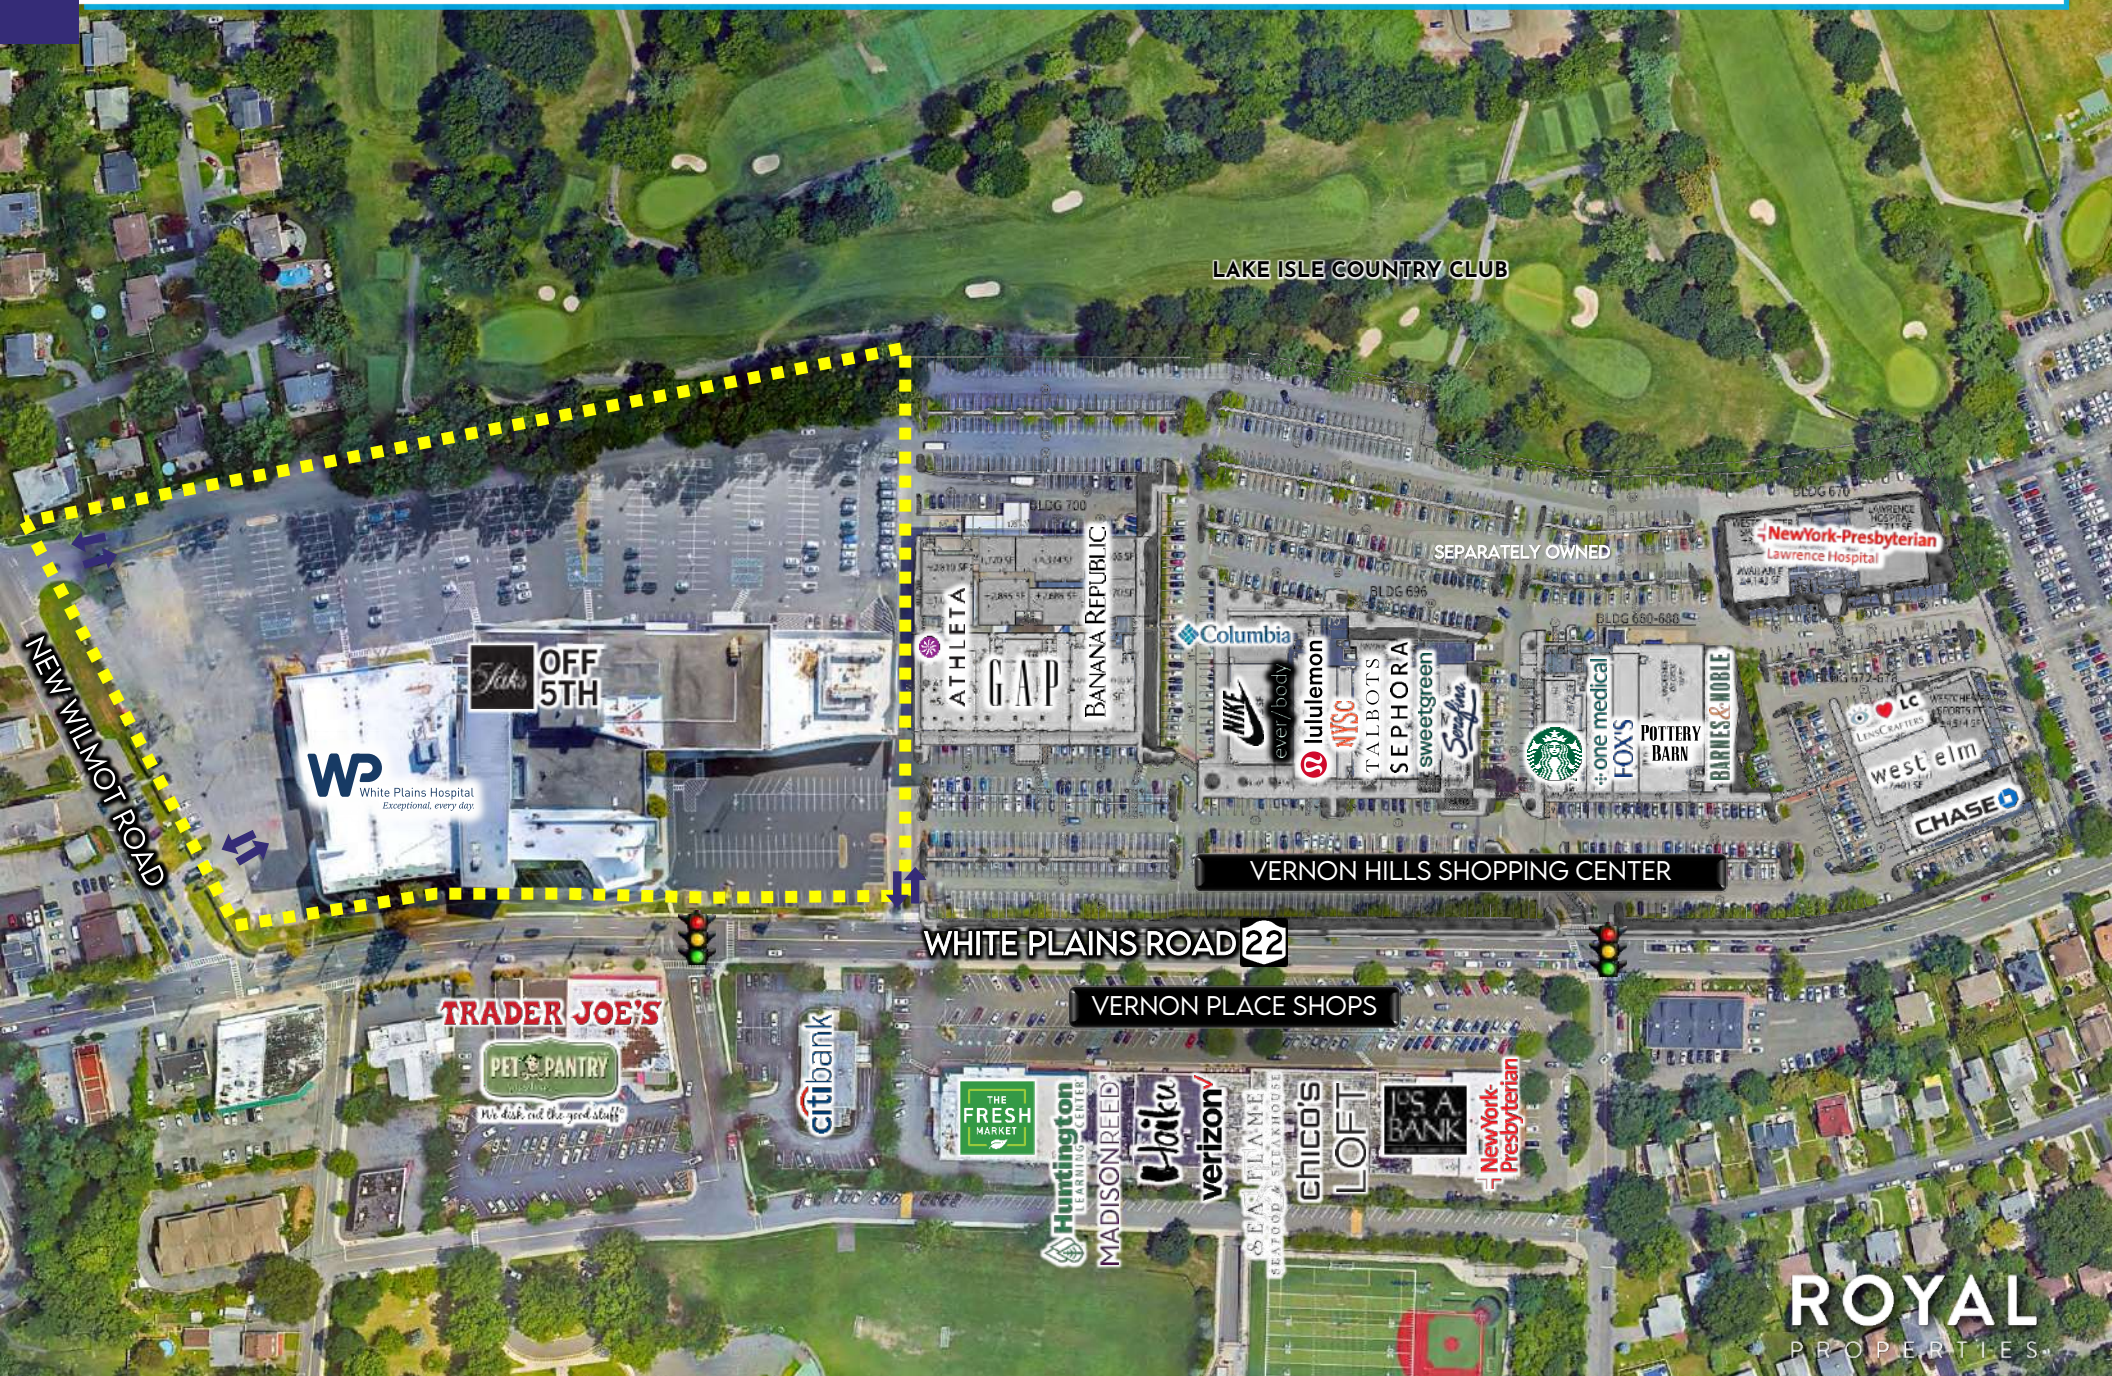

EASTCHESTER, NY

750 SQUARE ▪ 750 WHITE PLAINS ROAD (ROUTE 22)

PROFESSIONAL OFFICE OPPORTUNITY

LAKE ISLE COUNTRY CLUB

NEW WILNOT ROAD

WP
White Plains Hospital
Exceptional. every day.

OFF 5TH

ATHLETA
GAP
BANANA REPUBLIC

one medical

FOX'S

POTTERY BARN

BARNES & NOBLE

LC
LENSCRAFTERS

west elm

CHASE

NewYork-Presbyterian
Lawrence Hospital

SEPARATELY OWNED

VERNON HILLS SHOPPING CENTER

WHITE PLAINS ROAD 22

VERNON PLACE SHOPS

TRADER JOE'S

PET PANTRY

citibank

THE FRESH MARKET

Huntington
LEARNING CENTER

MADISON REED

Chaike

verizon

SEA FLAME
SEAFOOD & STEAKHOUSE

chico's

LOFT

IT'S A BANK