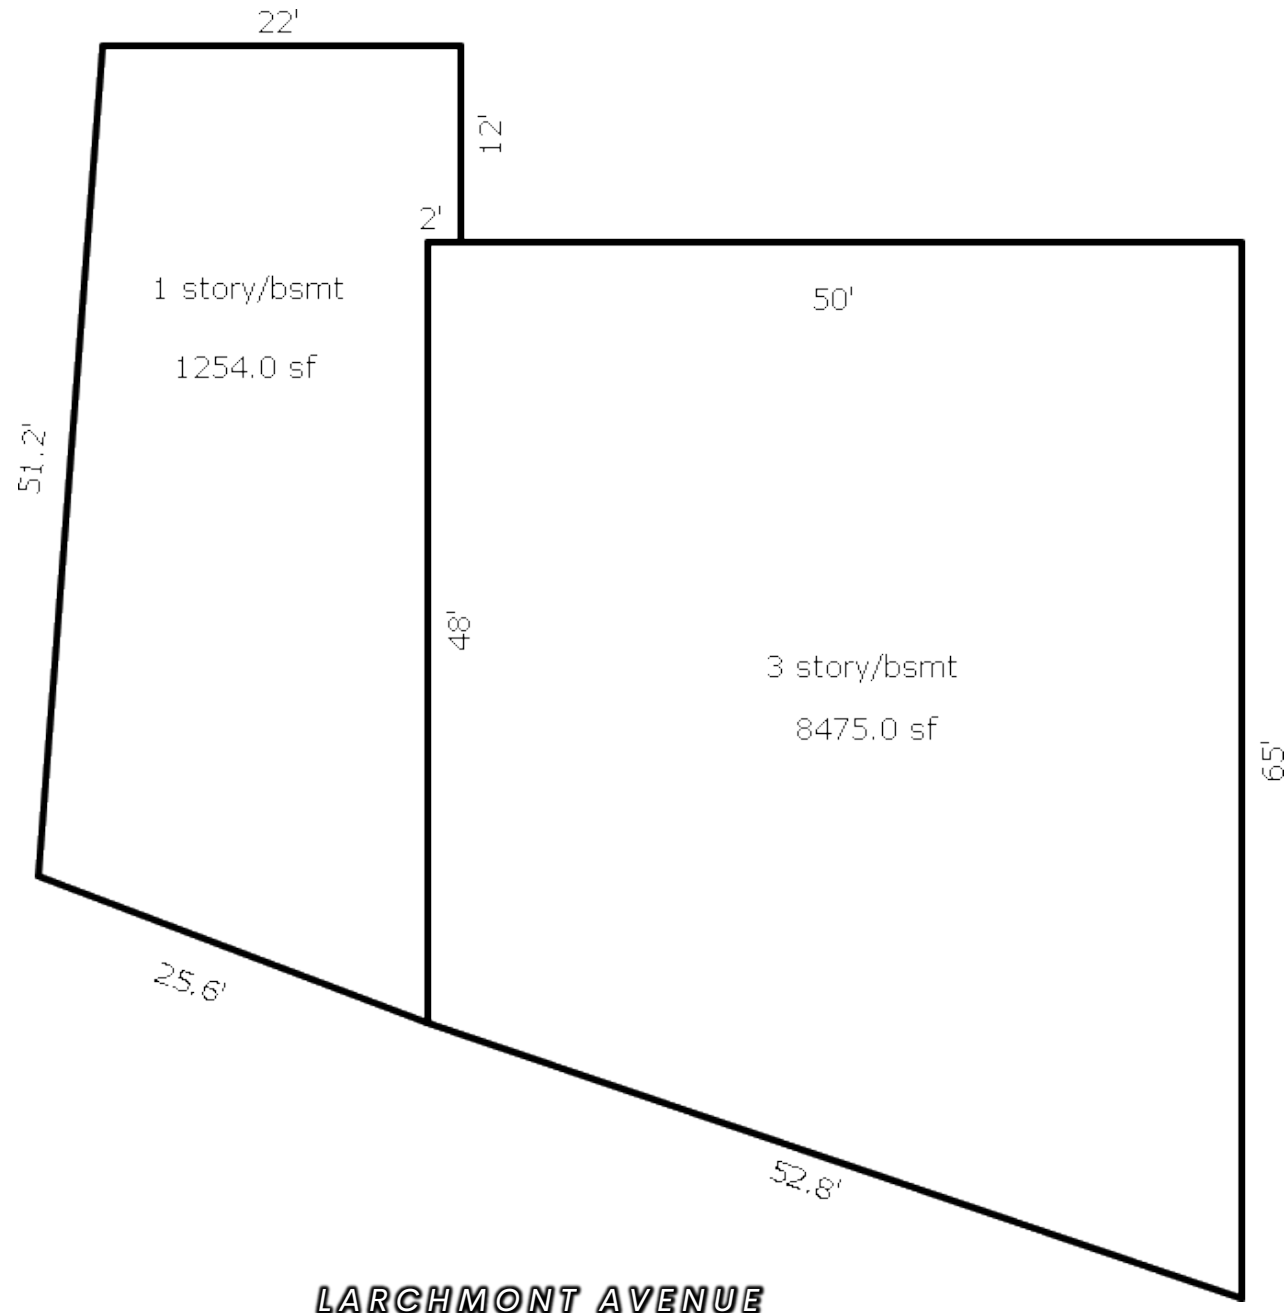

SITE PLAN

MIXED-USE PROPERTY

137-141 Larchmont Avenue | Larchmont, NY

LARCHMONT AVENUE

ROYAL
PROPERTIES