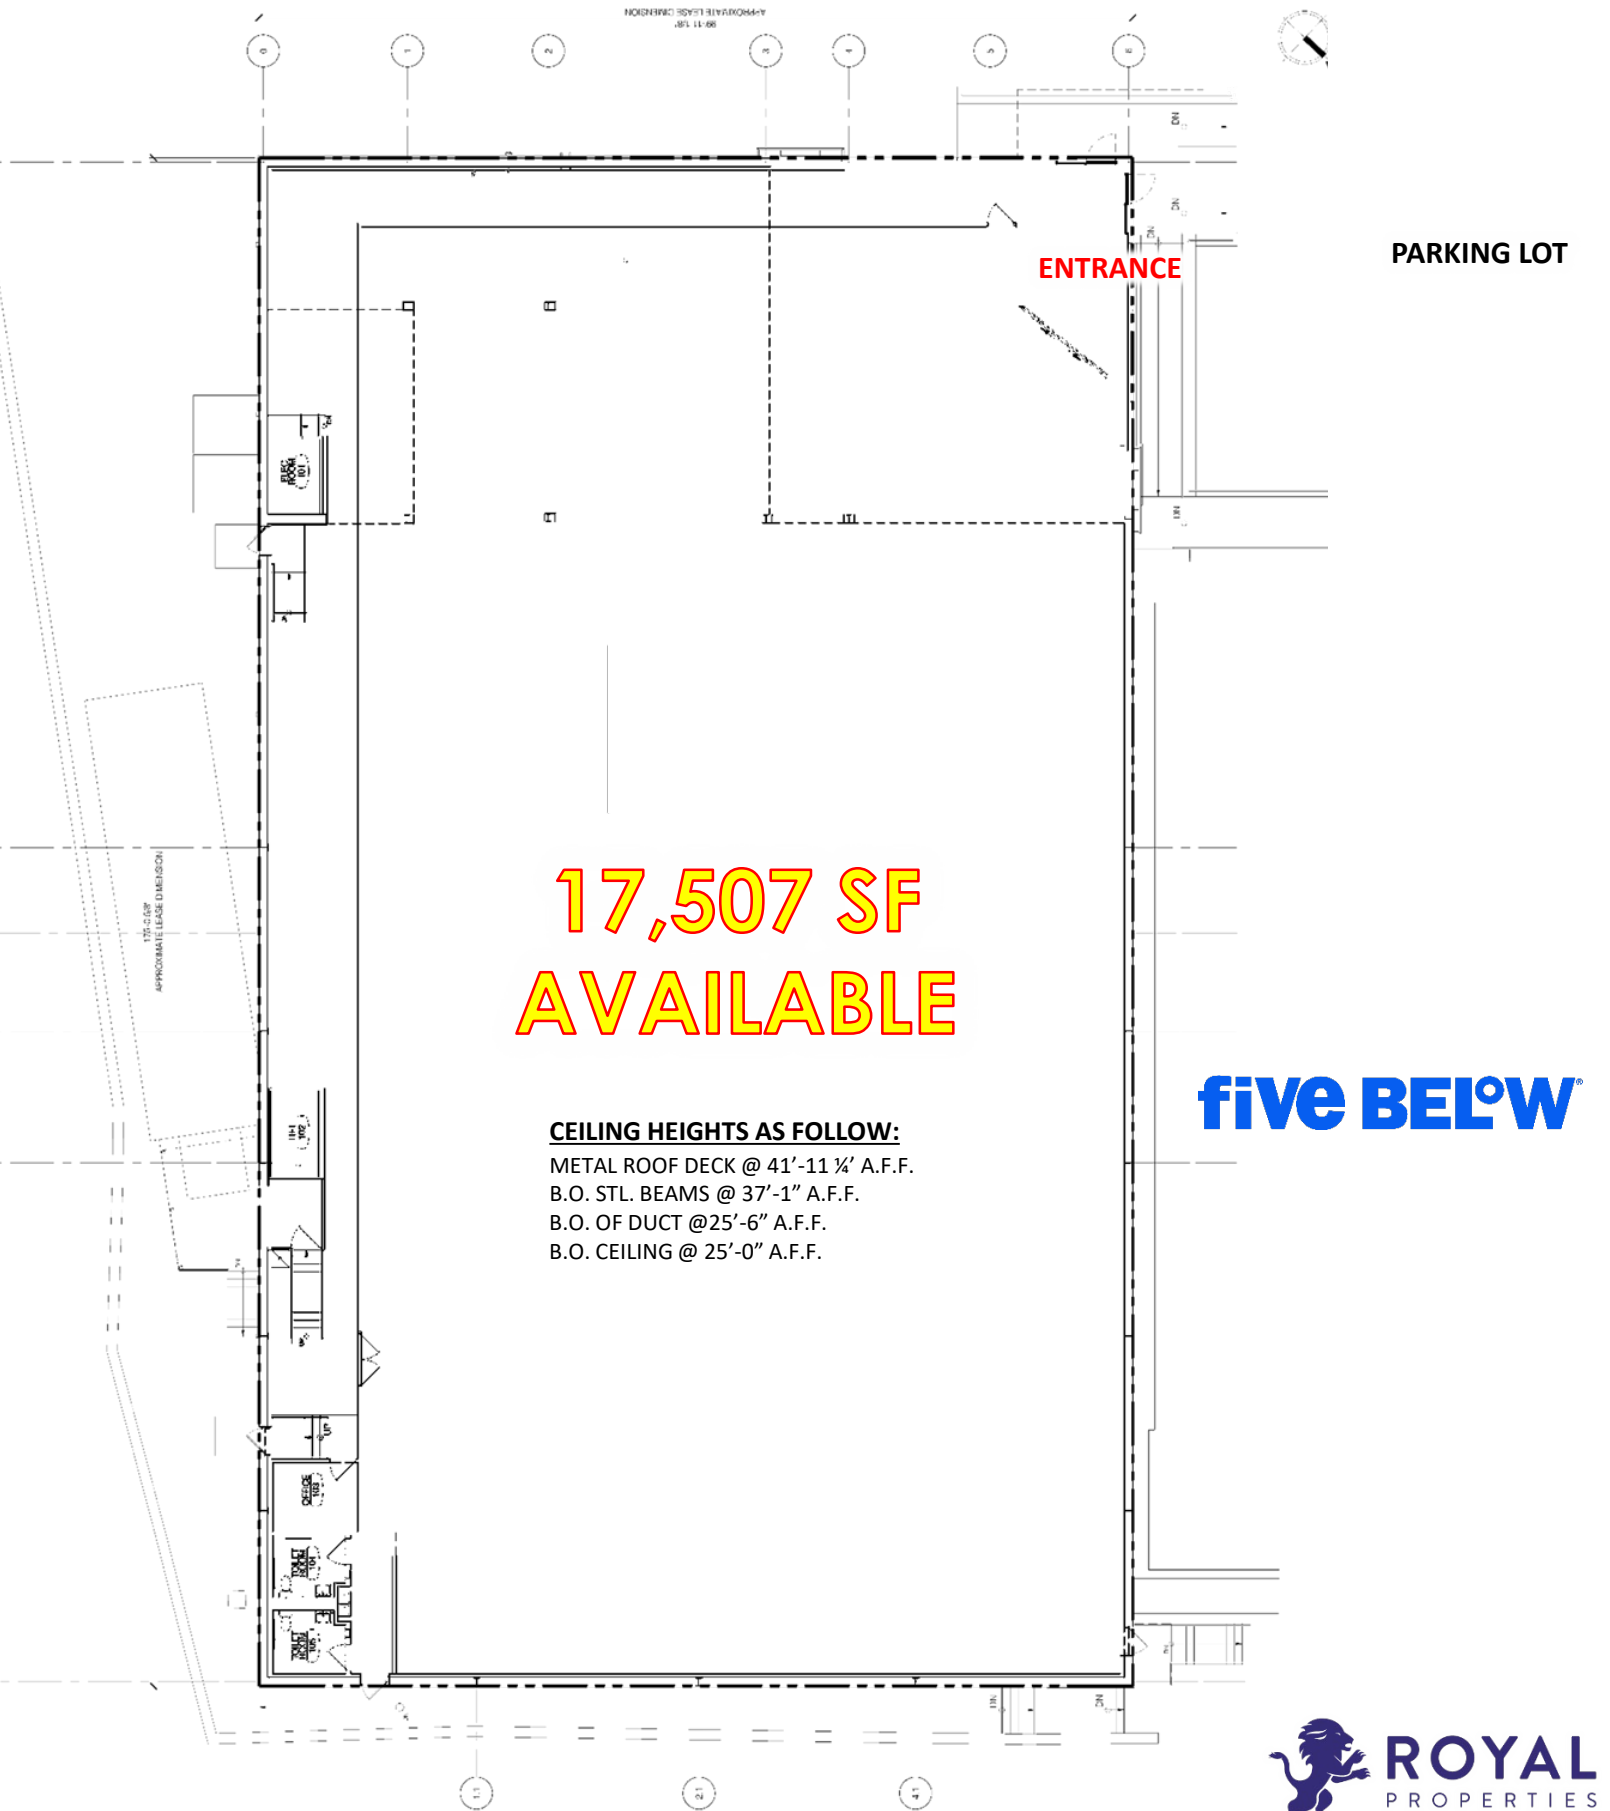

Yonkers, NY

CURRENTLY PARTY CITY

2550 Central Park Avenue

Central Plaza

17,507 SF AVAILABLE

CEILING HEIGHTS AS FOLLOW:

- METAL ROOF DECK @ 41'-11 1/4" A.F.F.
- B.O. STL. BEAMS @ 37'-1" A.F.F.
- B.O. OF DUCT @ 25'-6" A.F.F.
- B.O. CEILING @ 25'-0" A.F.F.

five BELOW®

Rear

PARKING LOT

3,756 SF
AVAILABLE
(ND FLOOR)

ENTRANCE

Front

YONKERS – NEW YORK

CENTFORT PLAZA