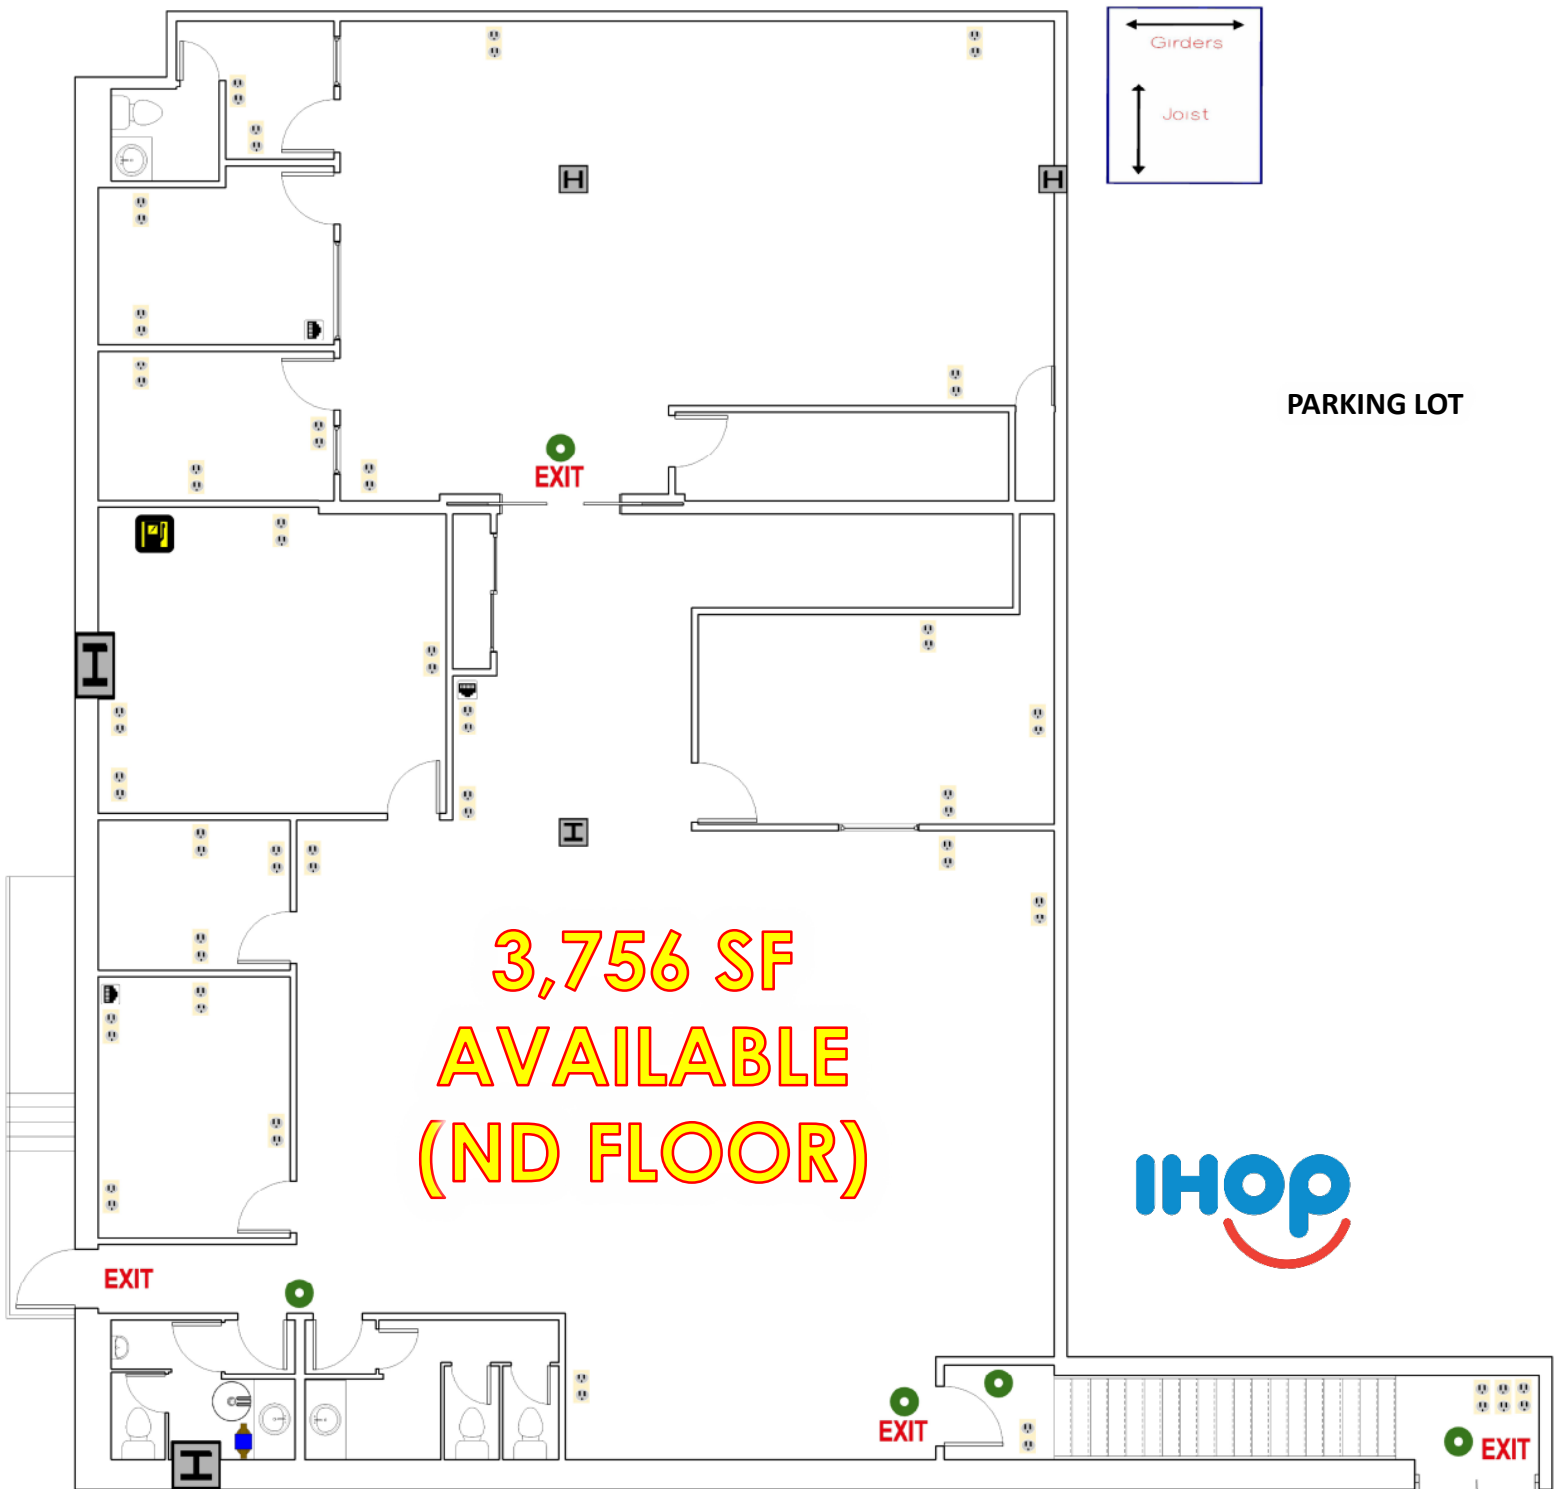

Yonkers, NY

CURRENTLY PARTY CITY

2550 Central Park Avenue

Central Plaza

17,507 SF AVAILABLE

CEILING HEIGHTS AS FOLLOW:

- METAL ROOF DECK @ 41'-11 1/4" A.F.F.
- B.O. STL. BEAMS @ 37'-1" A.F.F.
- B.O. OF DUCT @ 25'-6" A.F.F.
- B.O. CEILING @ 25'-0" A.F.F.

five BELOW®

Rear

PARKING LOT

3,756 SF
AVAILABLE
(ND FLOOR)

ENTRANCE

Front

YONKERS – NEW YORK

CENTFORT PLAZA