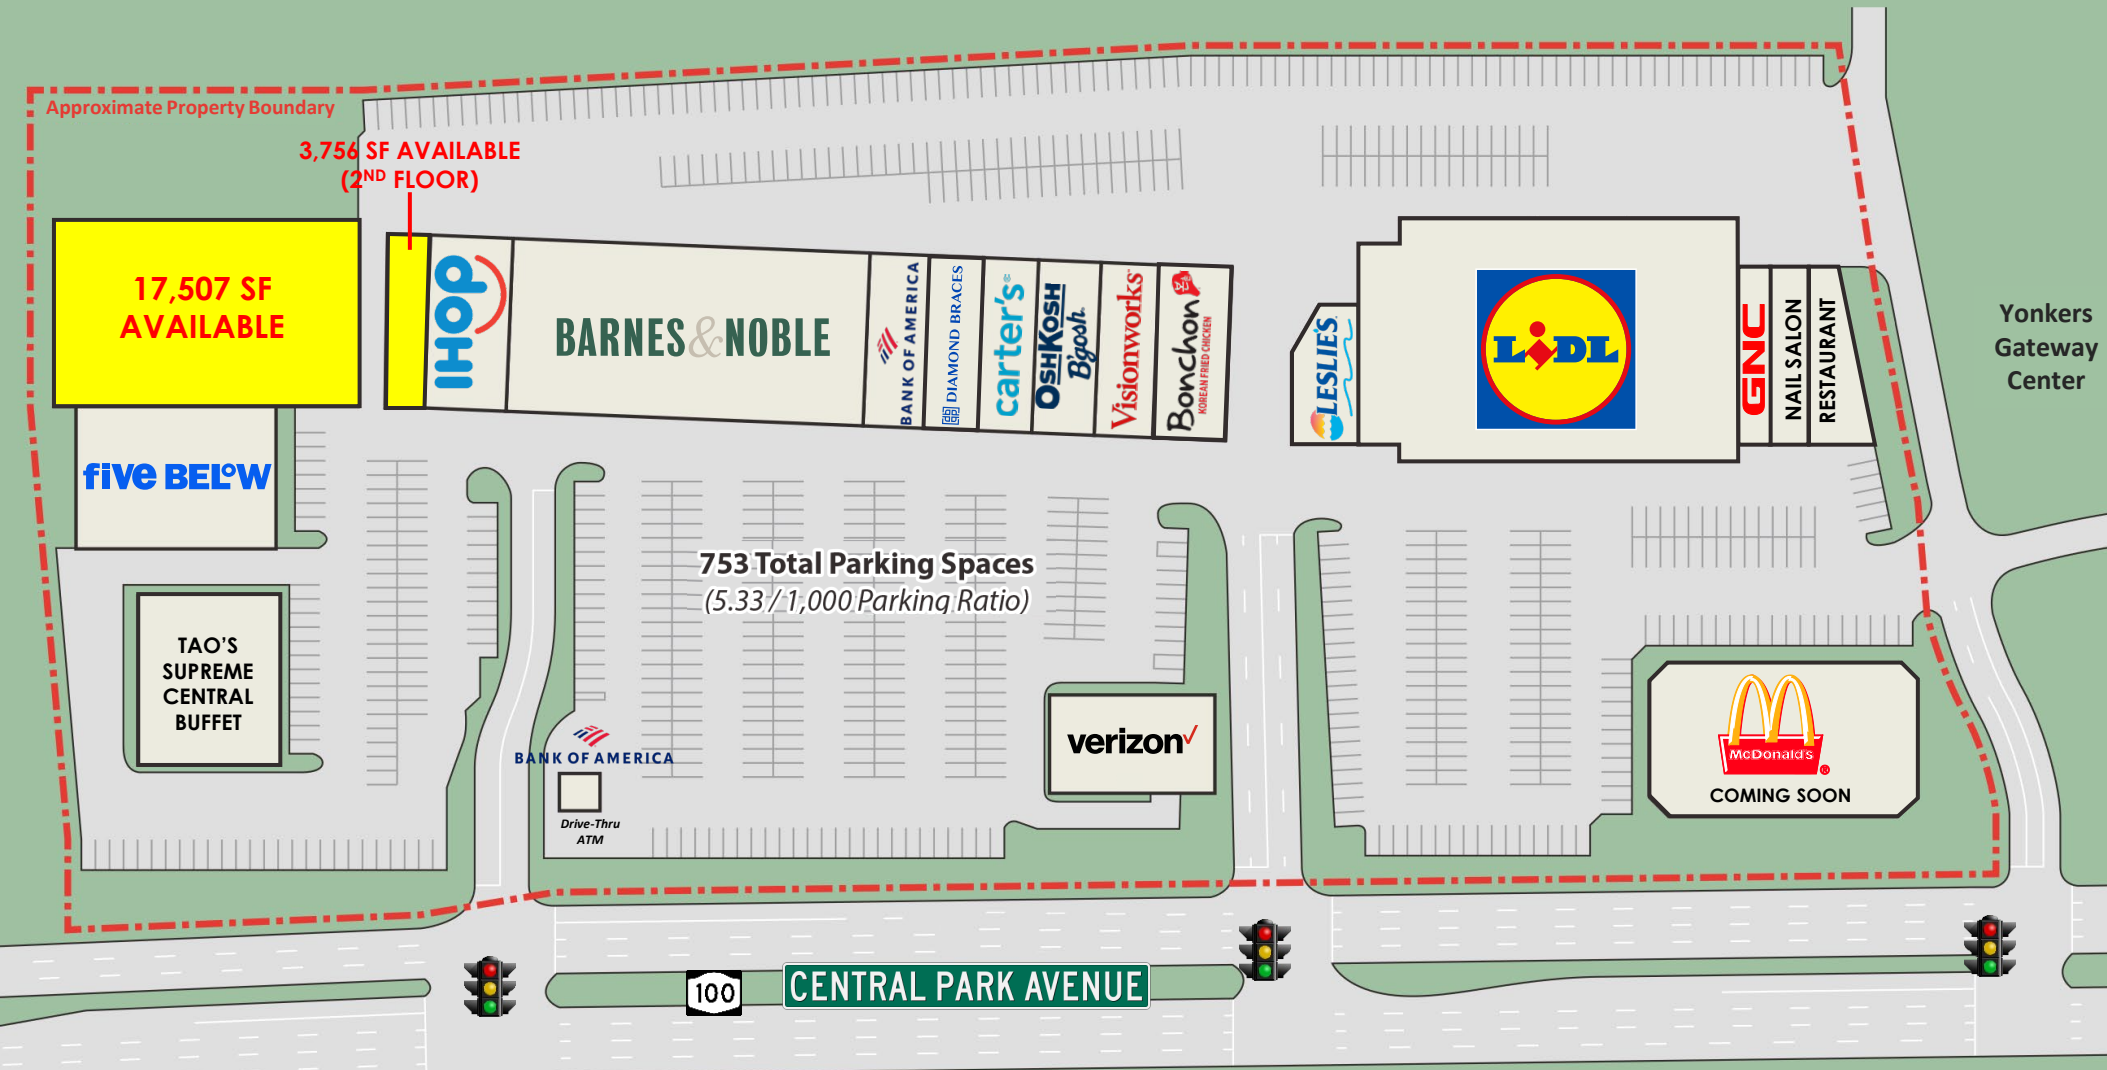

Yonkers, NY

RETAIL SPACE FOR LEASE

2550 Central Park Avenue

Central Plaza

AVAILABLE:

17,507 SF± (Currently Party City)
3,756 SF± (2nd Floor Former Arthur Murray Dance Studio)

CO-TENANTS:

Lidl, Barnes & Noble, Bank of America, GNC, Verizon, McDonald's, Carter's, Five Below, IHOP, Diamond Braces and more

five BELOW®

Rear

PARKING LOT

3,756 SF
AVAILABLE
(ND FLOOR)

ENTRANCE

Front

YONKERS – NEW YORK

CENTFORT PLAZA

YONKERS GATEWAY CENTER

- ALAMO
- BEST BUY
- Burlington
- HOME SENSE
- TORRID
- Marshalls
- PETSMART
- FIVE GUYS
- wren KITCHENS
- DSW
- RED WING SHOES

CENTRAL PLAZA

- LIDL
- SITE GNC
- BARNES & NOBLE
- verizon
- Visionworks
- DIAMOND BRACES
- five BELOW
- Bonchon
- OSHKOSH
- Bigosh
- carter's
- ihop
- BANK OF AMERICA