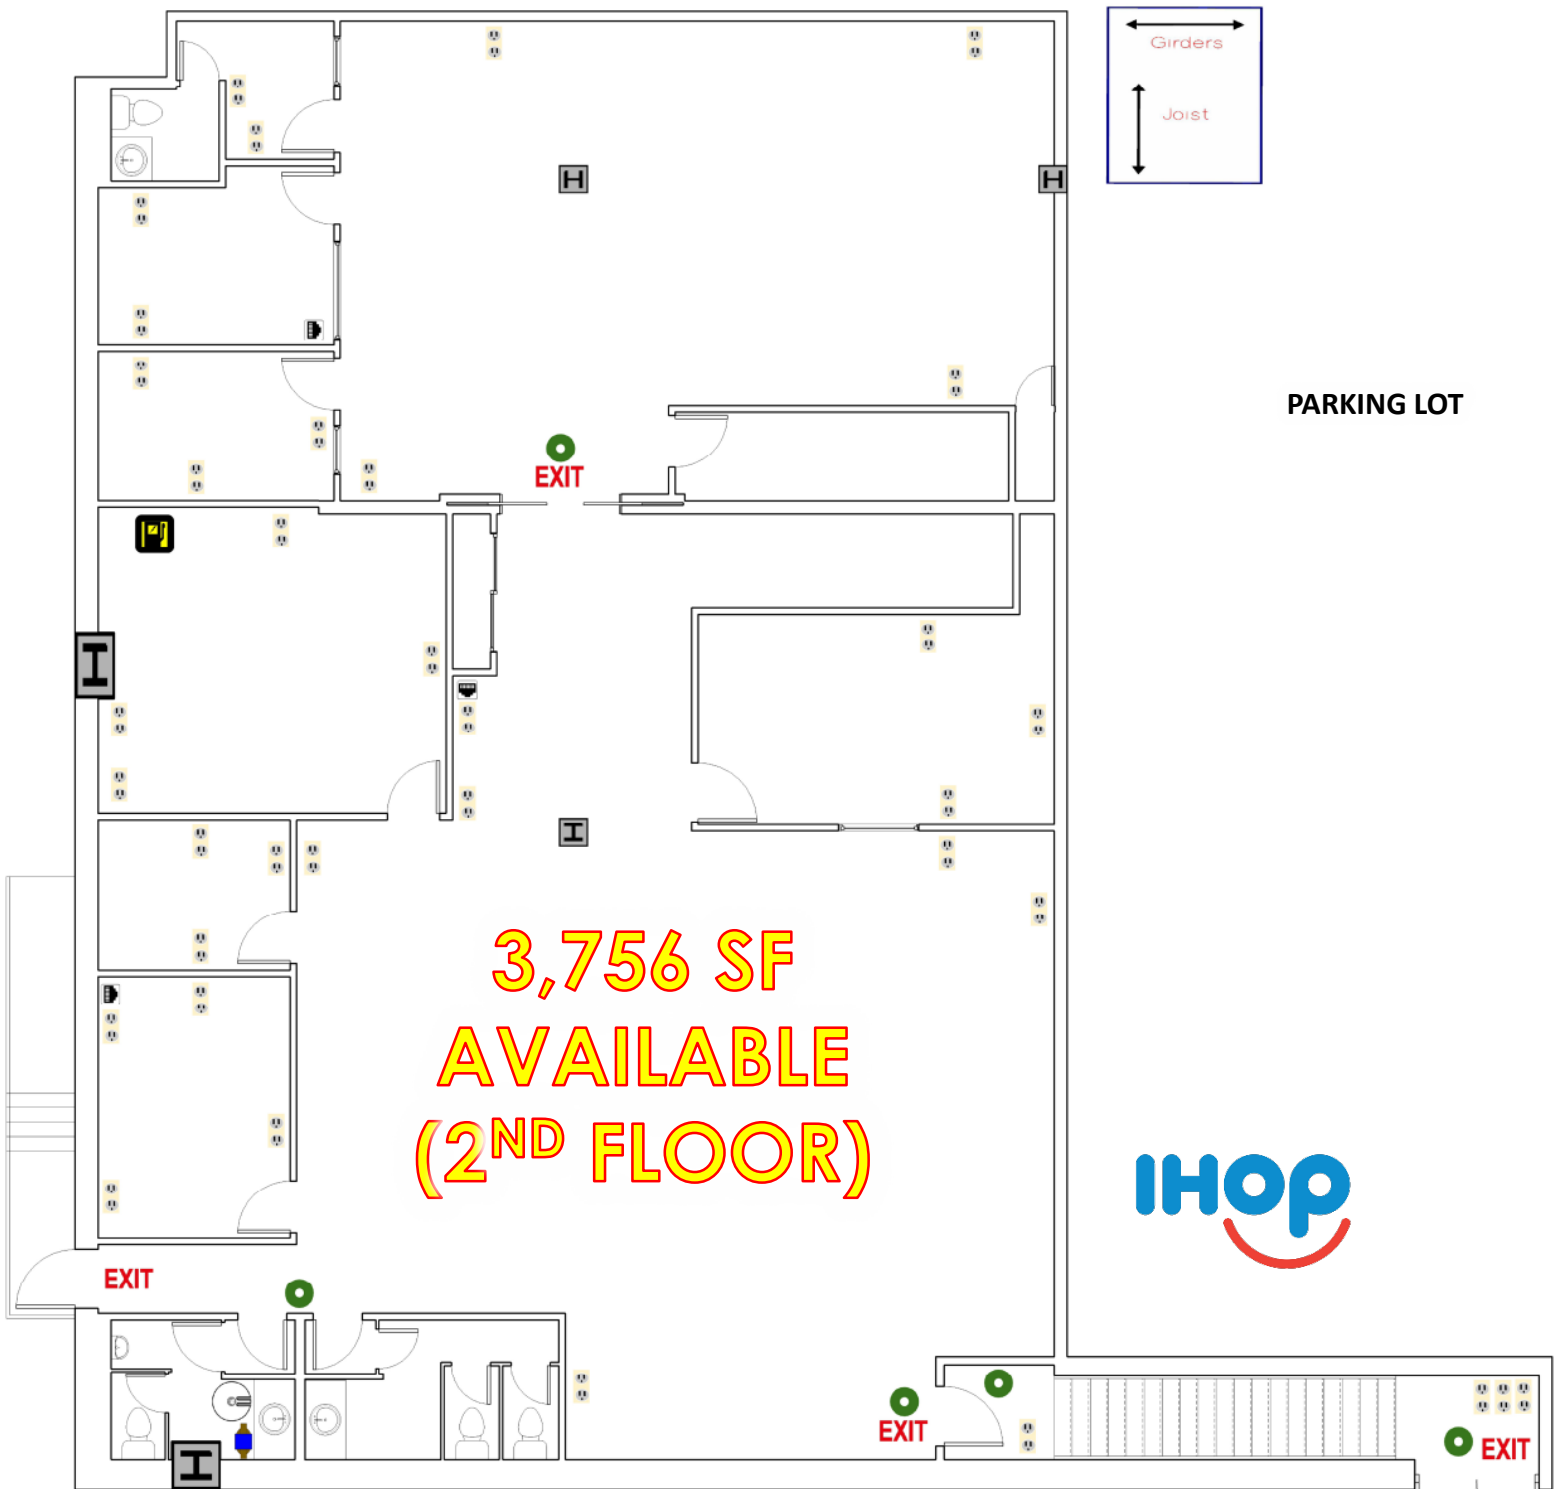

Yonkers, NY

CURRENTLY PARTY CITY

2550 Central Park Avenue

Central Plaza

17,507 SF AVAILABLE

CEILING HEIGHTS AS FOLLOW:

- METAL ROOF DECK @ 41'-11 1/4" A.F.F.
- B.O. STL. BEAMS @ 37'-1" A.F.F.
- B.O. OF DUCT @ 25'-6" A.F.F.
- B.O. CEILING @ 25'-0" A.F.F.

five BELOW®

Rear

3,756 SF
AVAILABLE
(2ND FLOOR)

PARKING LOT

ENTRANCE

Front

YONKERS – NEW YORK

CENTFORT PLAZA