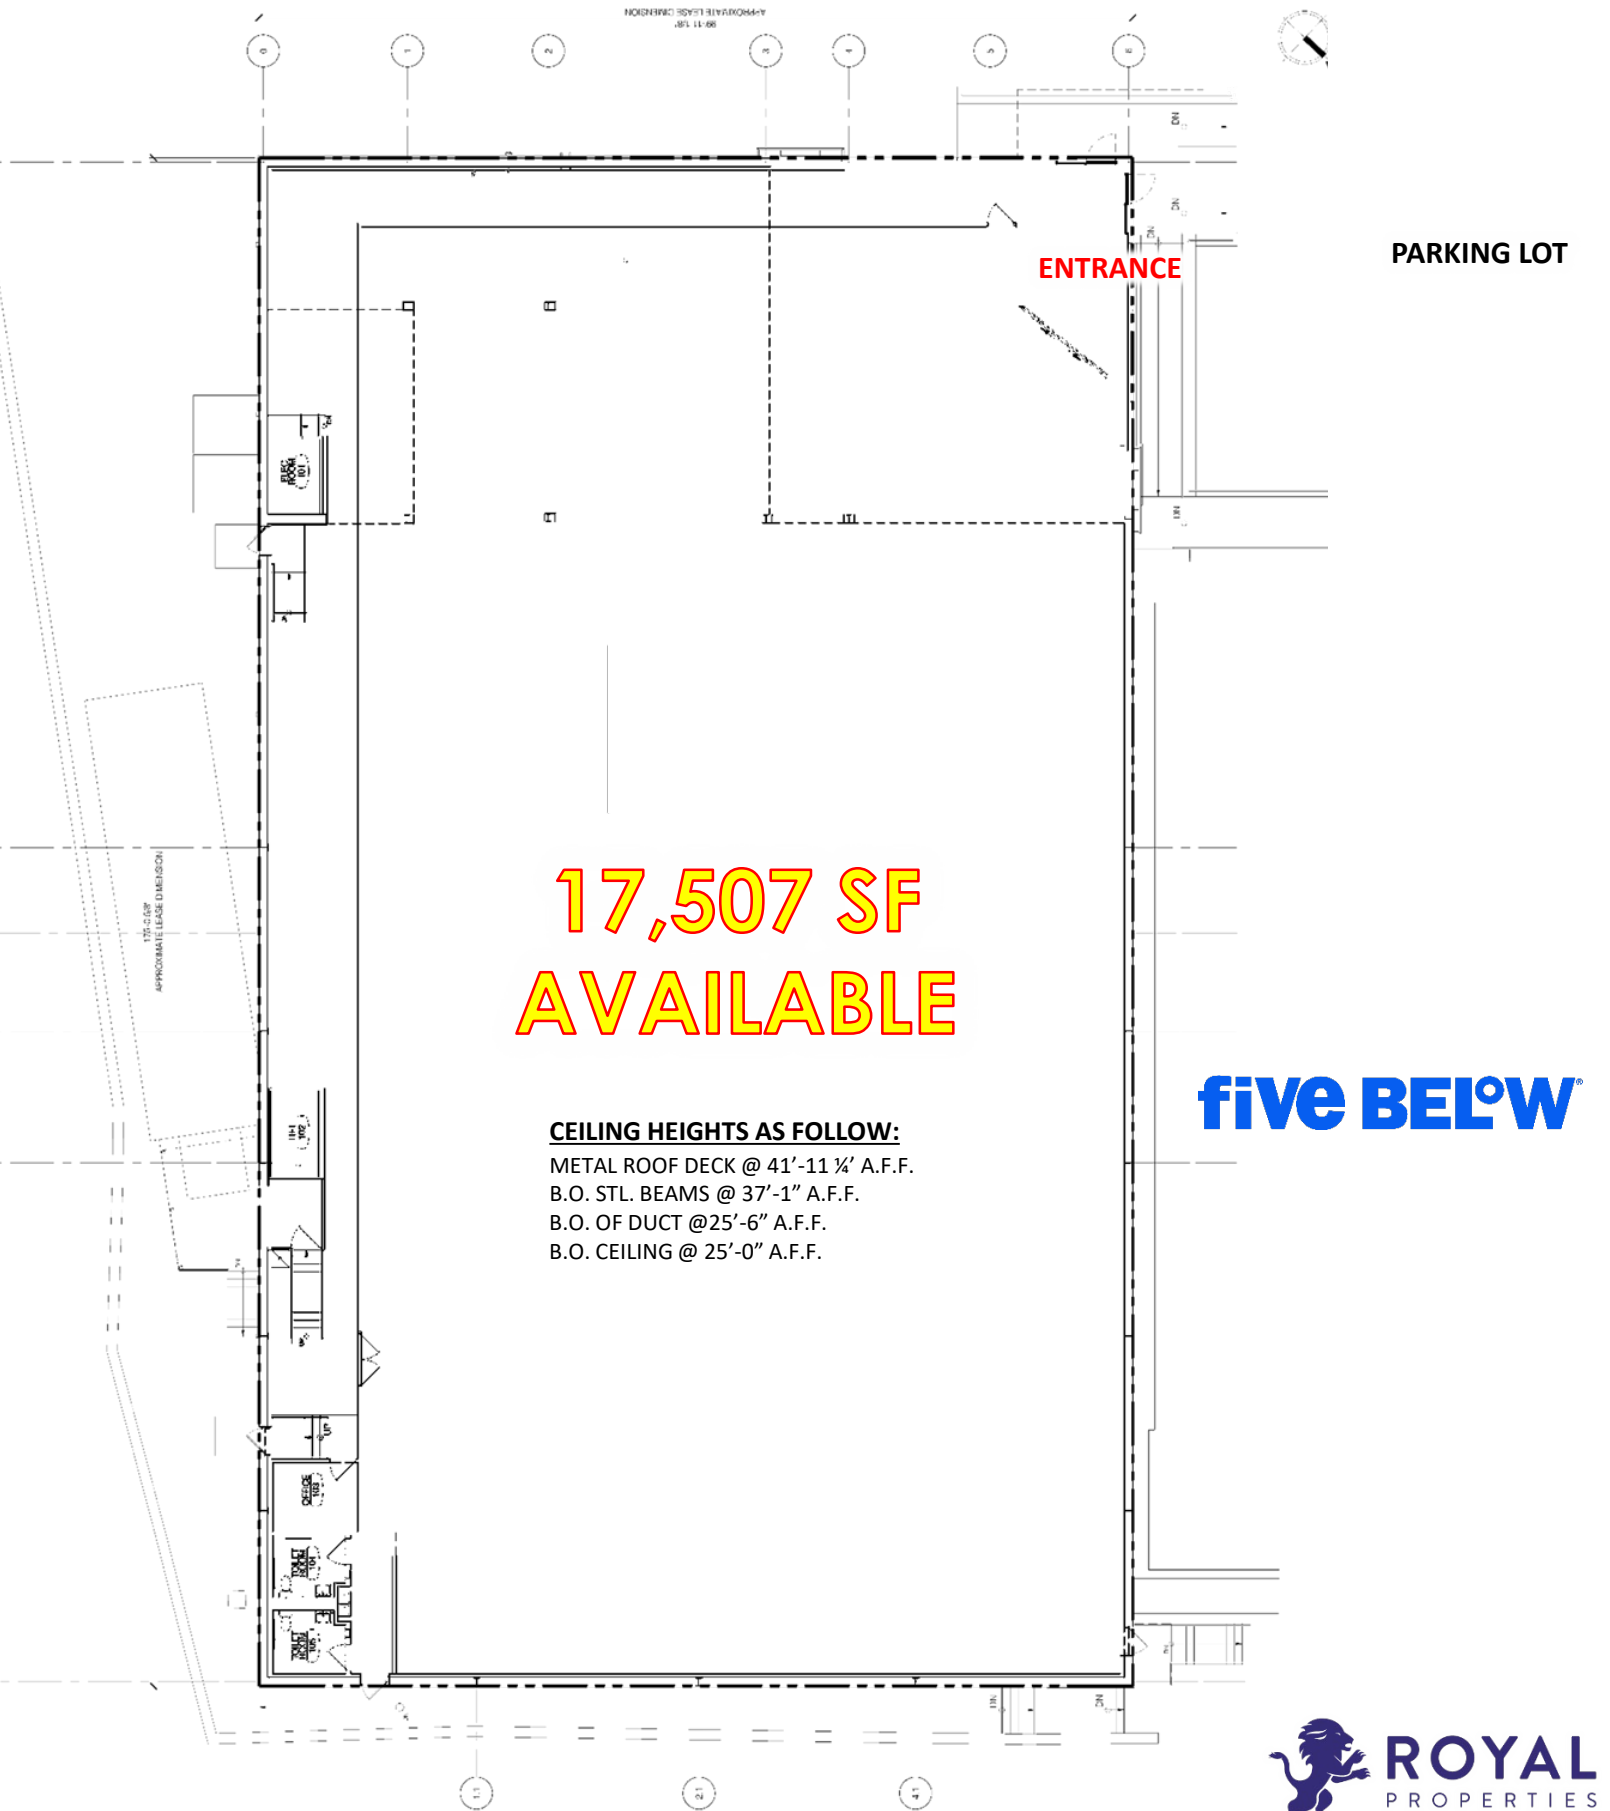

Yonkers, NY

CURRENTLY PARTY CITY

2550 Central Park Avenue

Central Plaza

17,507 SF AVAILABLE

CEILING HEIGHTS AS FOLLOW:

- METAL ROOF DECK @ 41'-11 1/4" A.F.F.
- B.O. STL. BEAMS @ 37'-1" A.F.F.
- B.O. OF DUCT @ 25'-6" A.F.F.
- B.O. CEILING @ 25'-0" A.F.F.

five BELOW®

Rear

3,756 SF
AVAILABLE
(2ND FLOOR)

PARKING LOT

ENTRANCE

Front

YONKERS – NEW YORK

CENTFORT PLAZA