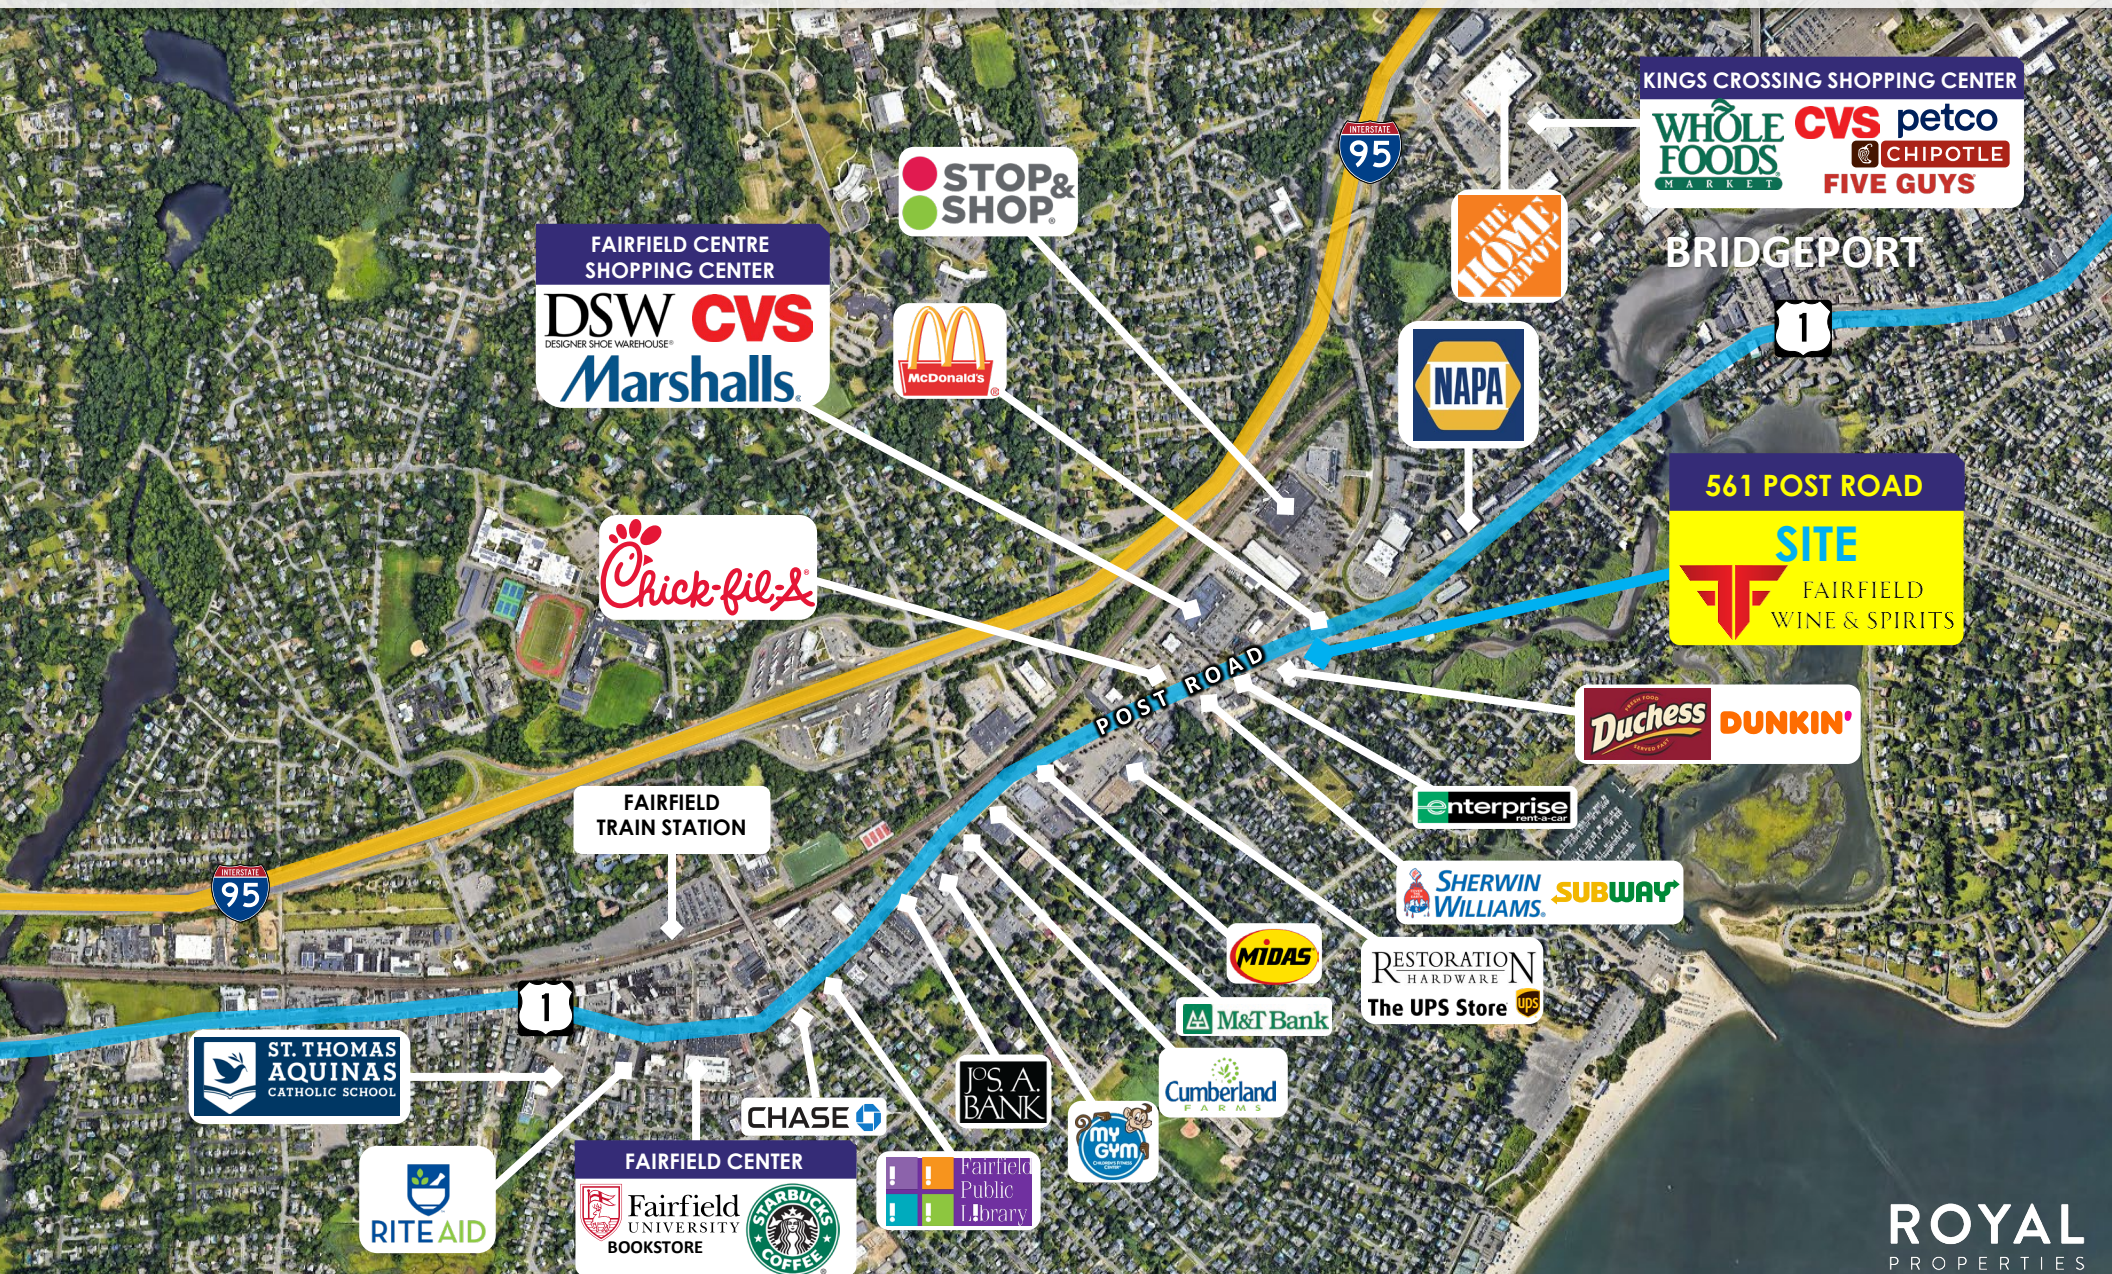

561 POST ROAD

Route 1 | Fairfield, CT | Fairfield County

RETAIL END CAP
SPACE FOR LEASE

4,690 SF END CAP AVAILABLE

ROYAL
PROPERTIES

All information herein is from sources deemed reliable. No warranty or representation is made to the accuracy thereof and it is submitted subject to errors, omissions and/or changes, without notice.