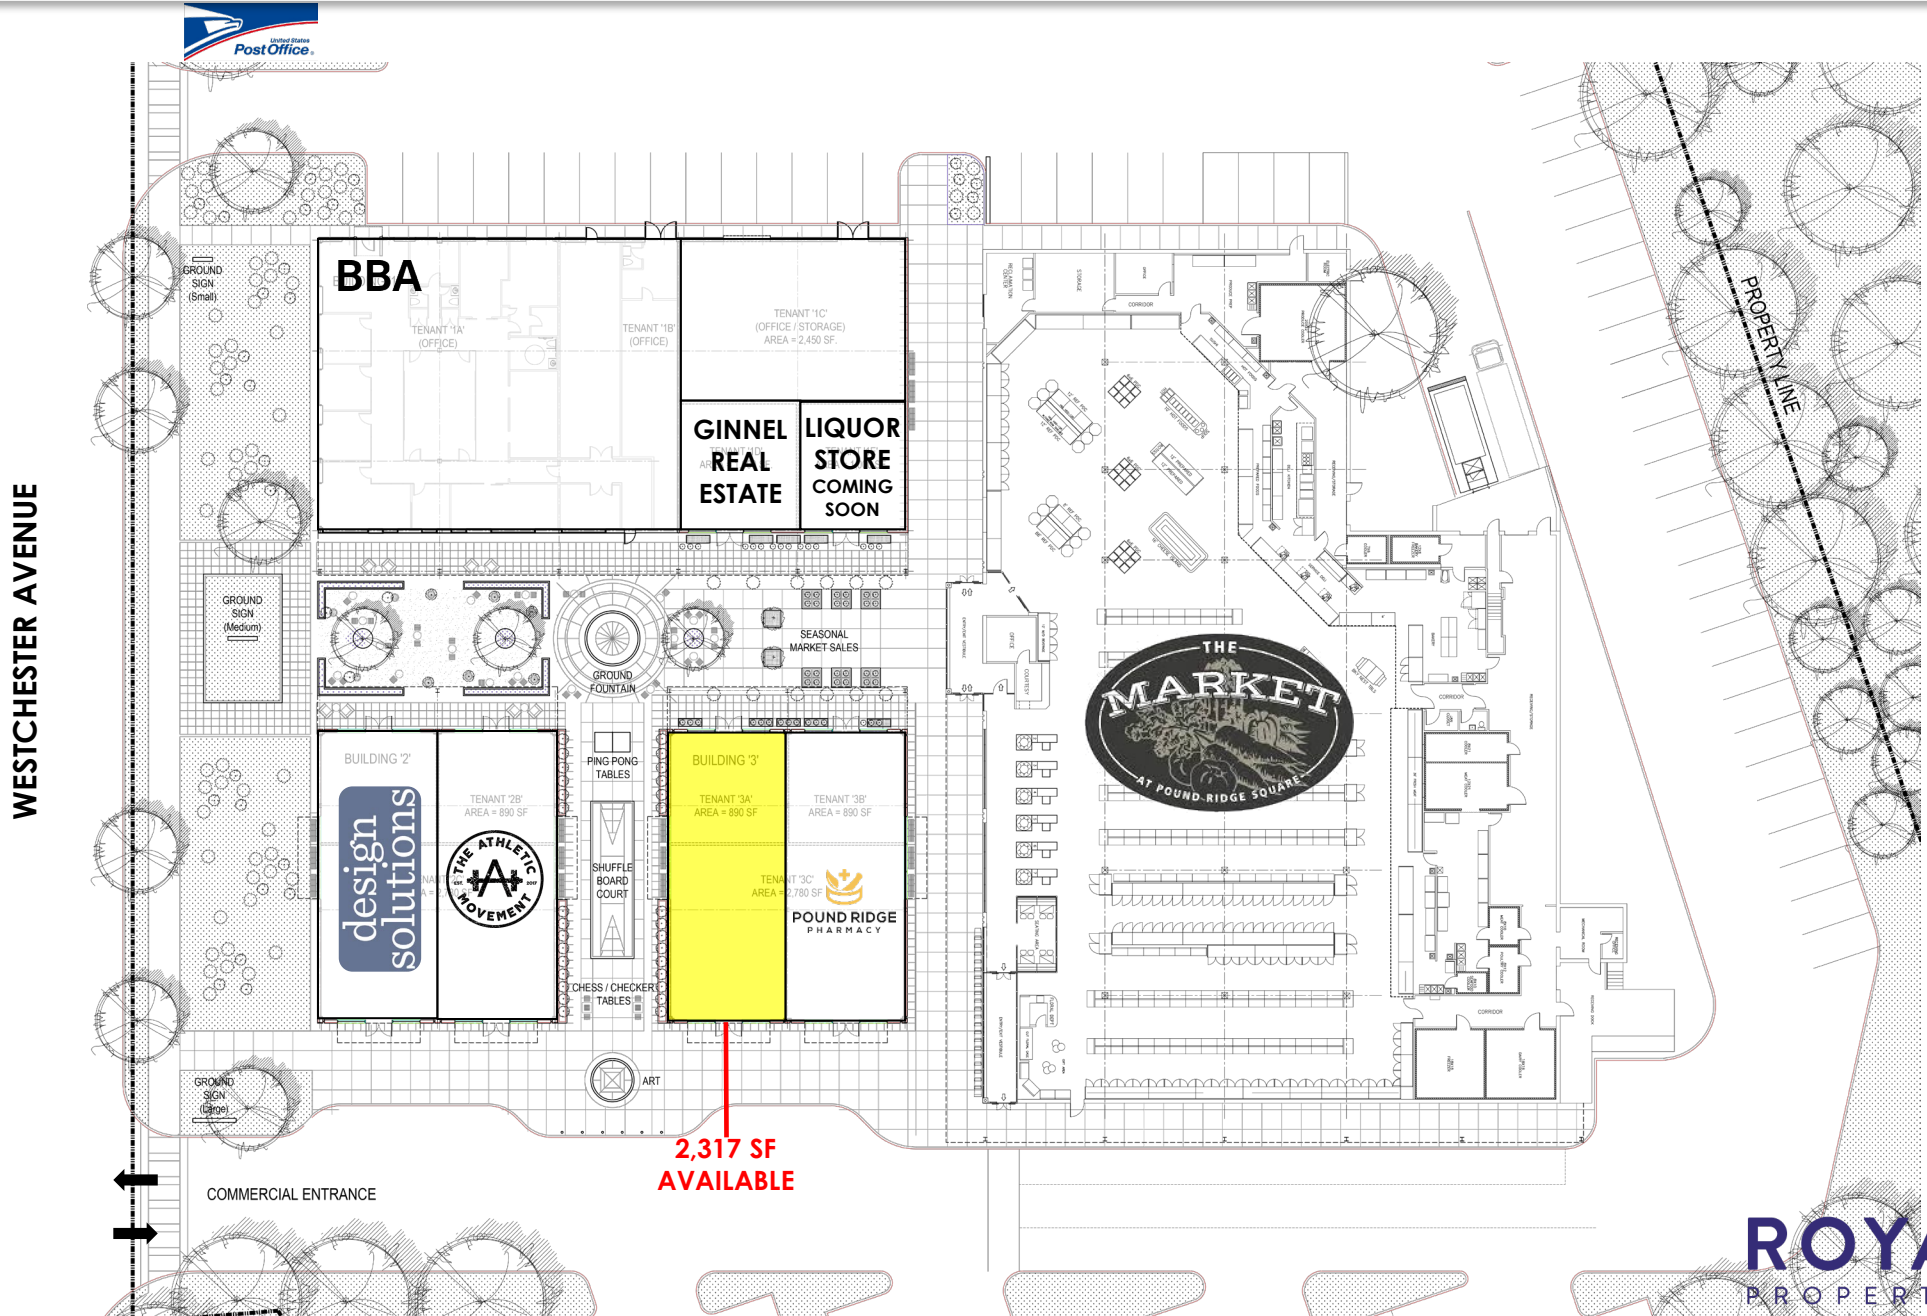

POUND RIDGE SQUARE

55 Westchester Avenue | Pound Ridge, NY | Westchester County

RETAIL SPACE
FOR LEASE

2,317 SF
AVAILABLE

ROYAL
PROPERTIES