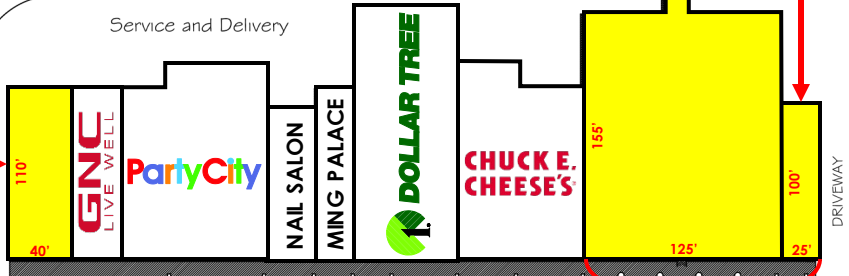

## JoAnn's Plaza

4,400 SF  
END CAP  
AVAILABLE

19,850 SF  
AVAILABLE

2,500 SF  
END CAP  
AVAILABLE

CAN BE  
COMBINED TO  
22,350 SF

PASCONE PLACE

BERLIN TURNPIKE