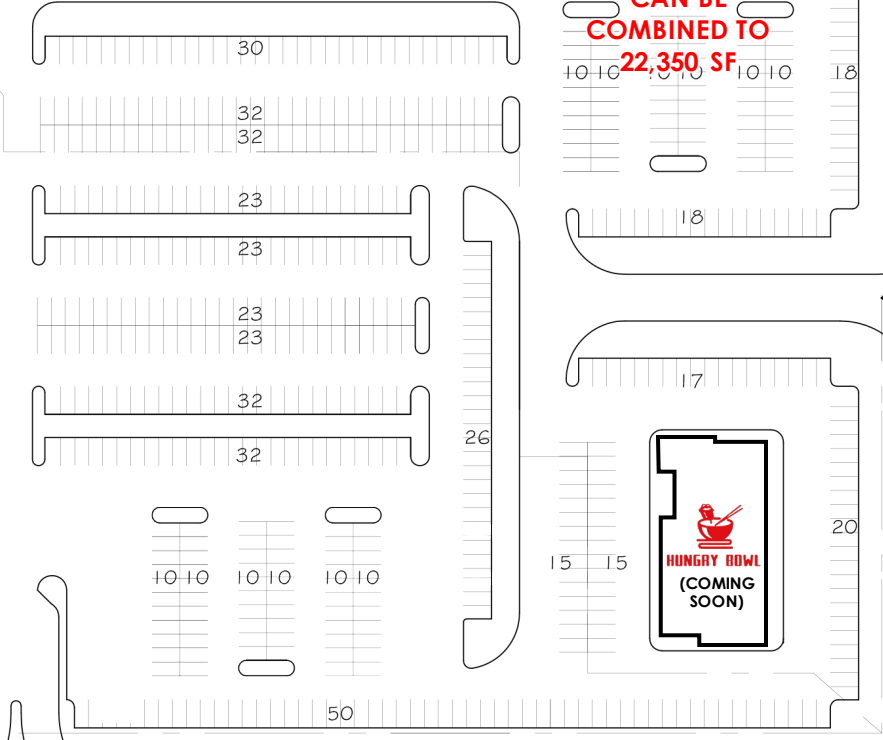

## 3025-3123 Berlin Turnpike

## JoAnn's Plaza

4,400 SF  
END CAP  
AVAILABLE

19,850 SF  
AVAILABLE

2,500 SF  
END CAP  
AVAILABLE

CAN BE  
COMBINED TO  
22,350 SF

PASCONE PLACE

BERLIN TURNPIKE