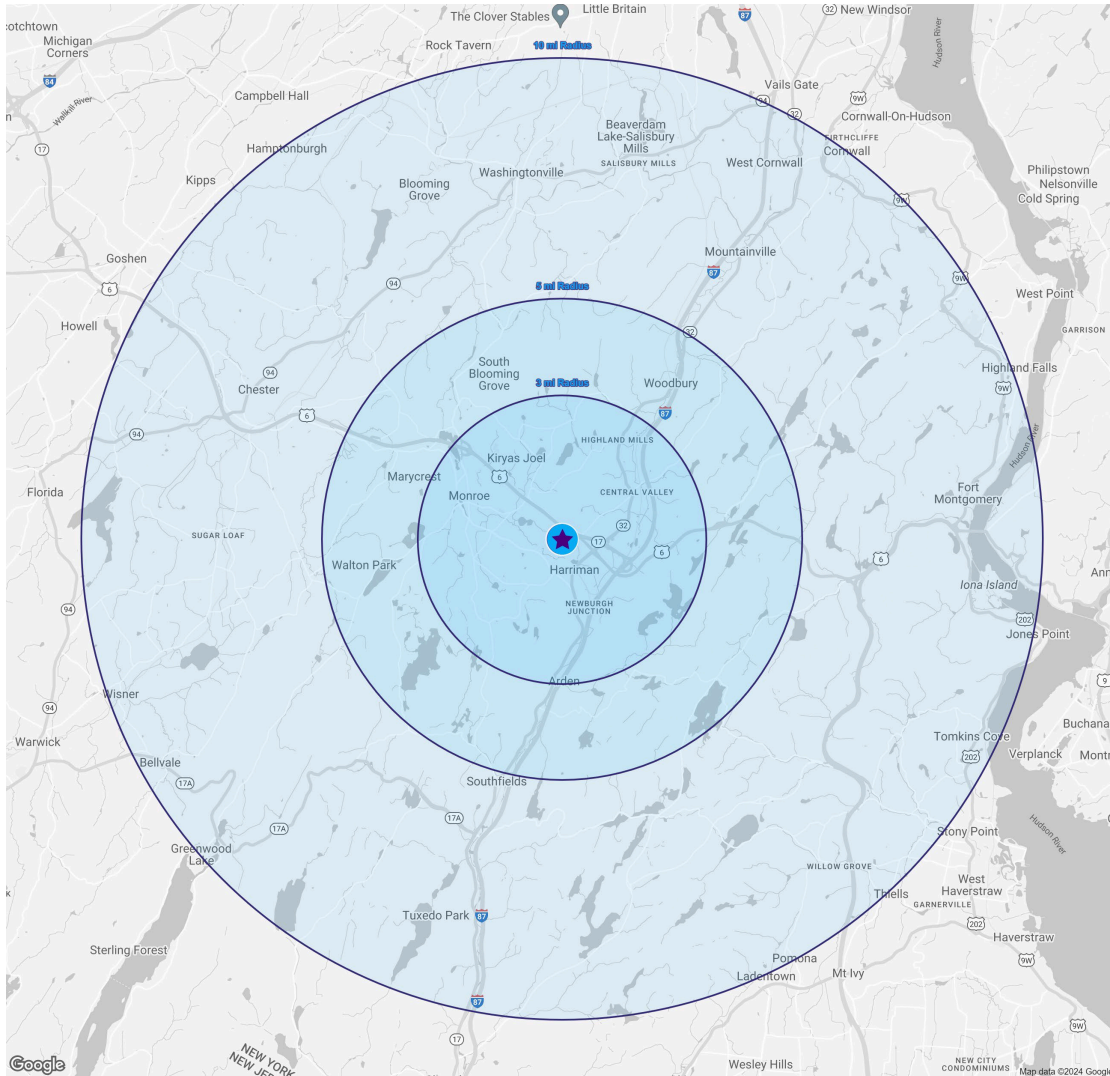

RETAIL SPACE
FOR LEASE

6,802 SF RESTAURANT & 16,406 SF AVAILABLE

3 Mile Radius

2024 Est. Population	45,399
2024 Est. Avg. HH Income	\$104,716
Households	11,315
Total Employees	15,584

5 Mile Radius

2024 Est. Population	74,196
2024 Est. Avg. HH Income	\$114,185
Households	18,609
Total Employees	21,408