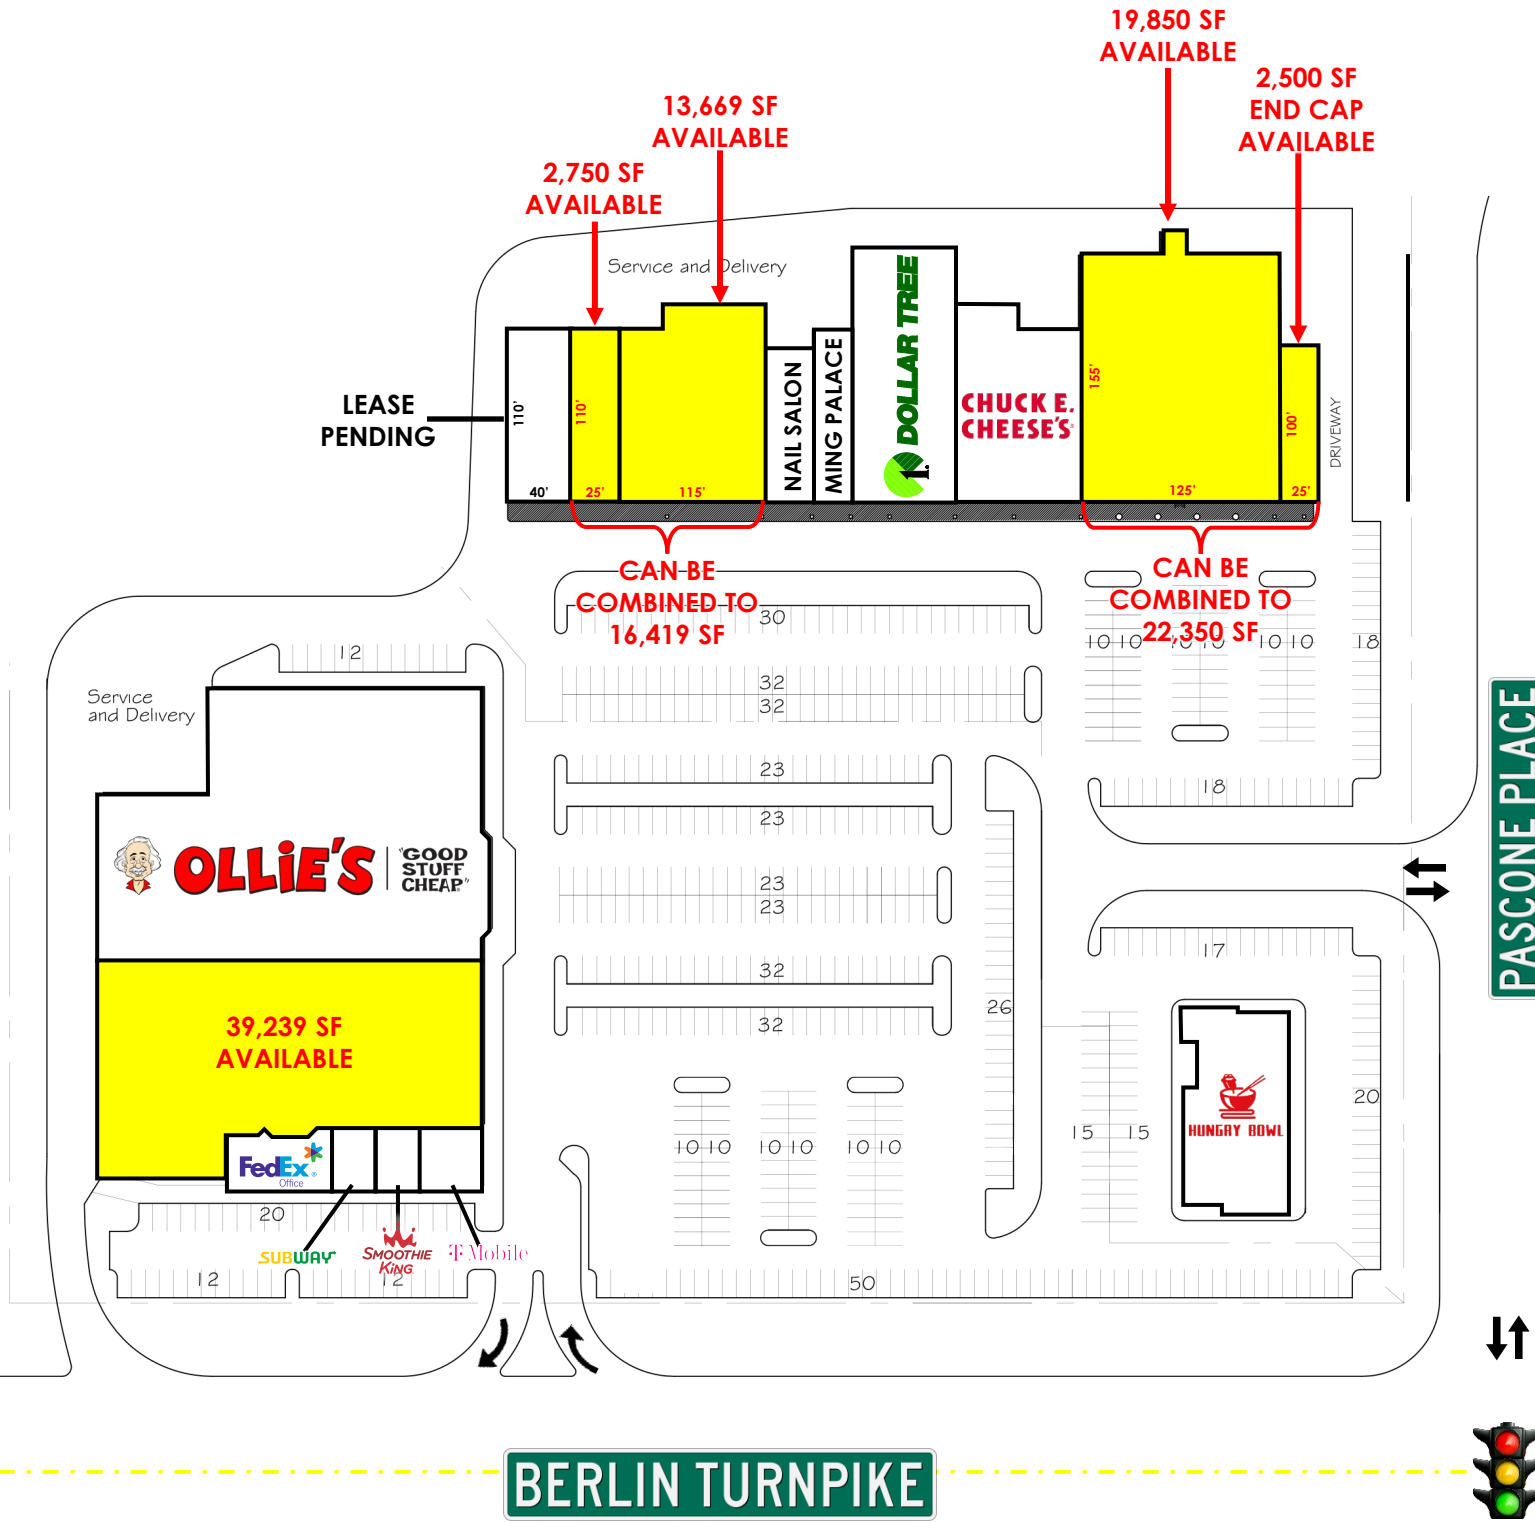

# Newington, CT

3025-3123 Berlin Turnpike

Newington Plaza

**FENN ROAD PLAZA**

- STOP & SHOP
- Starbucks
- verizon
- SHAH'S
- GoHealth URGENT CARE
- MOOYAH

**NEWINGTON PLAZA SITE**

- CHUCK E. CHEESE
- OLLIE'S
- SMOOTHIE KING
- FedEx Office
- T Mobile
- HUNGRY BOWL
- SUBWAY
- DOLLAR TREE