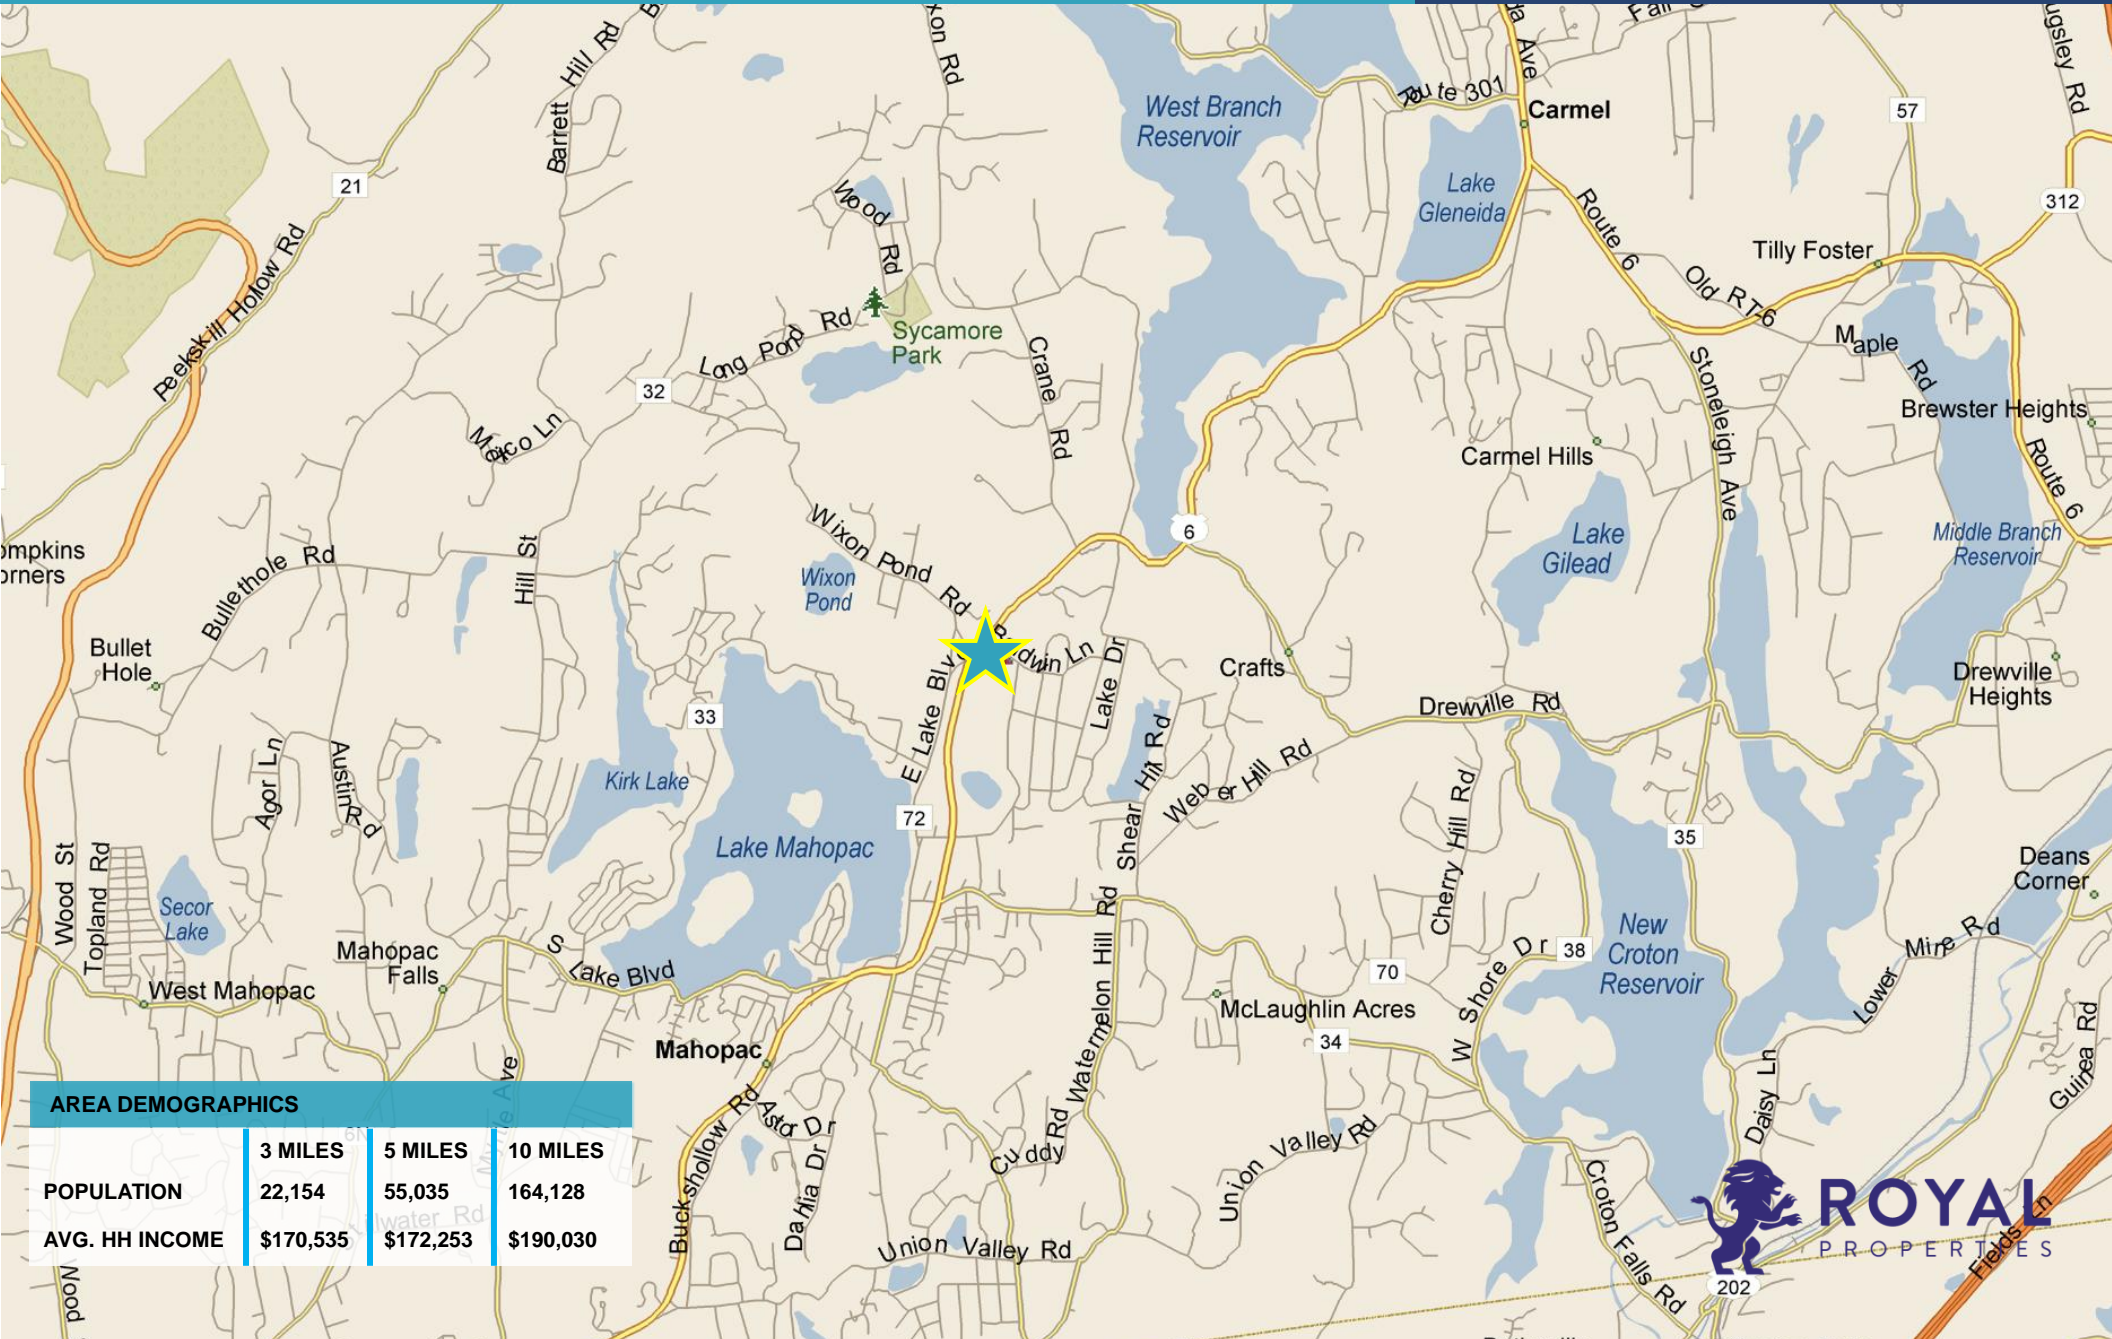

NEIGHBORING RETAILERS:

ACME, Tops Supermarket, ShopRite, CVS, Dunkin', Domino's, The UPS Store, AutoZone, Wallauer's, Planet Fitness, Rite Aid, Valvoline, Mavis Discount Tire, Trustco Bank, Tractor Supply, and many more

AREA DEMOGRAPHICS			
	3 MILES	5 MILES	10 MILES
POPULATION	22,154	55,035	164,128
AVG. HH INCOME	\$170,535	\$172,253	\$190,030